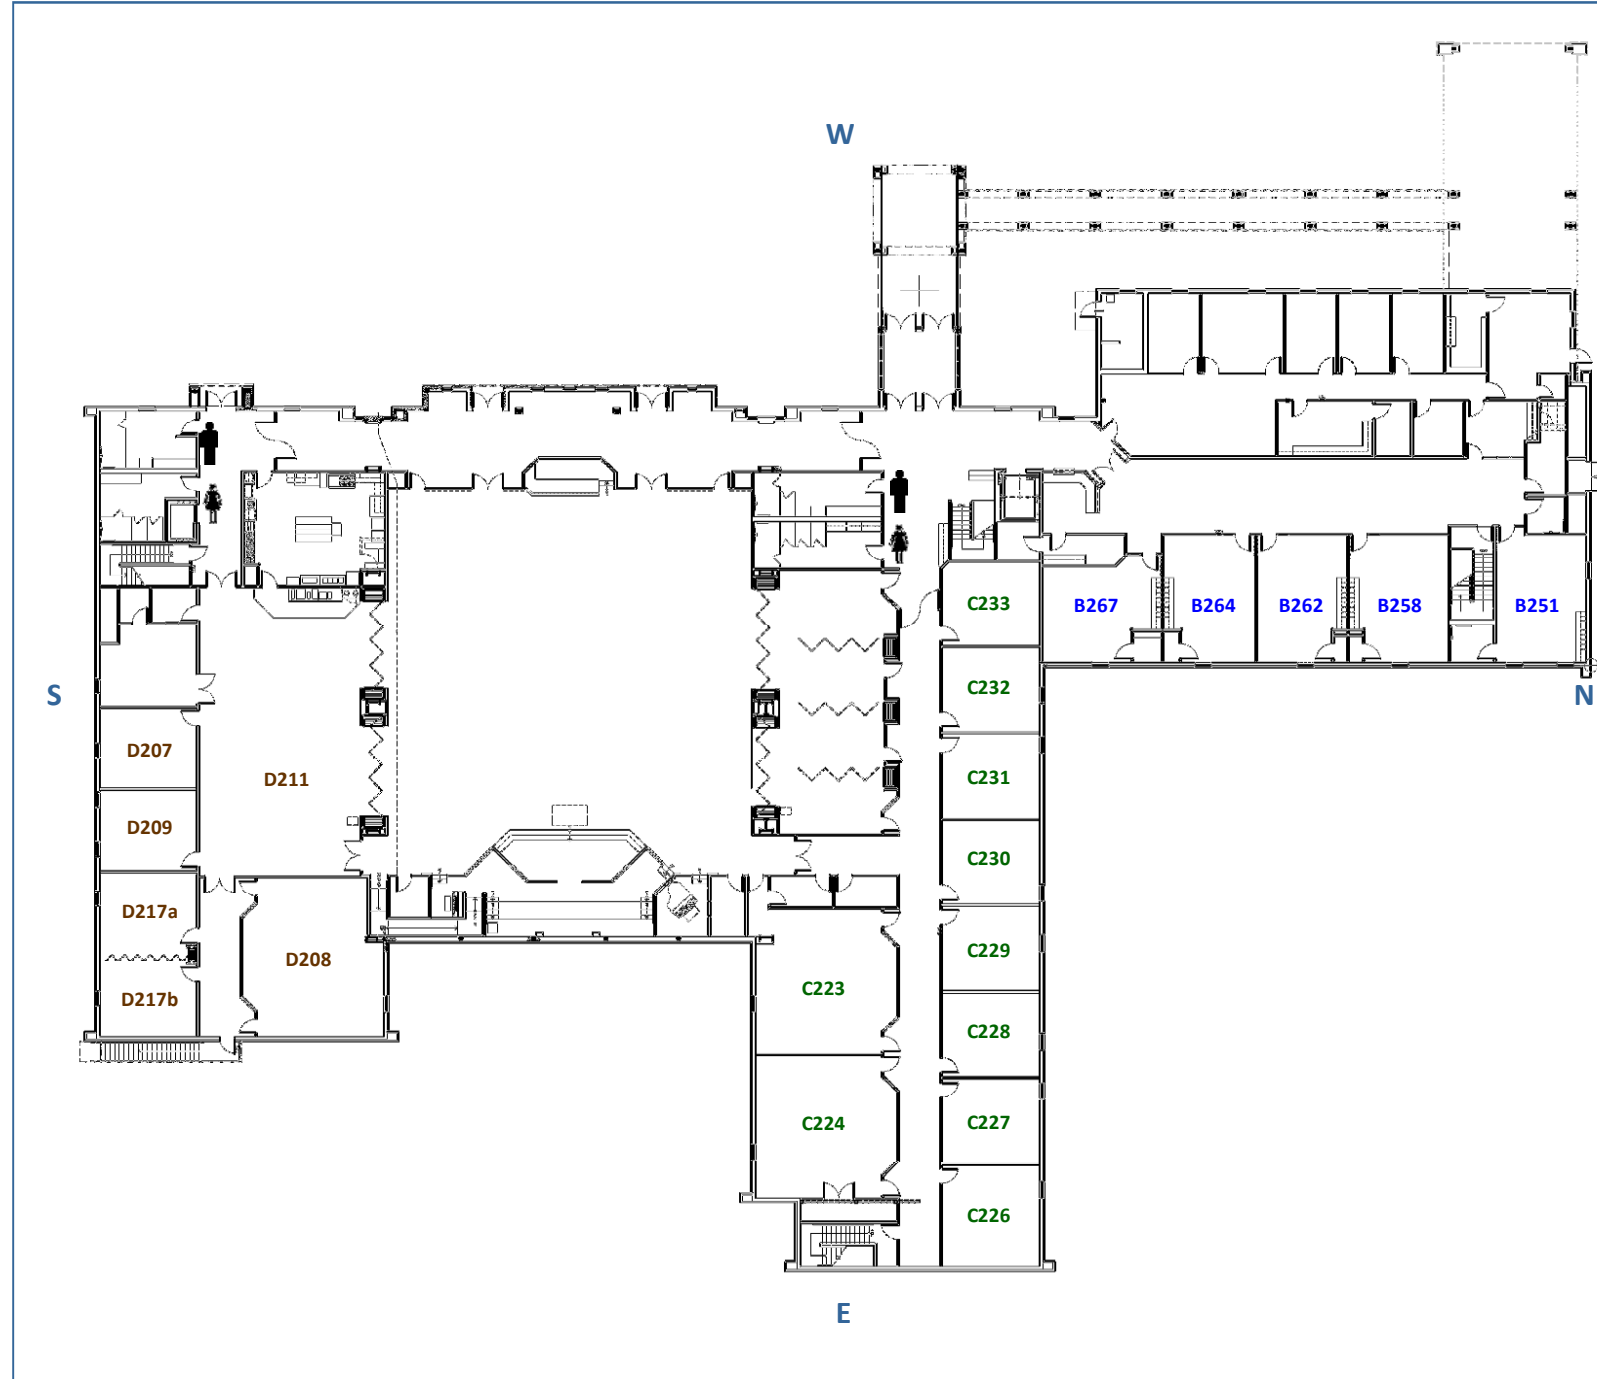

Age Graded Sunday School Locations

(9:30 - 10:40 AM)
(Upper Level)

B264 - Nursery-Crawlers
B262 - One Year Olds
B258 - Two Year Olds
B251 - Three Year Olds

Burnett	C223	- Adult 7 Dept/ Classroom
Patterson	C224	- Adult 6 Dept/ Classroom
Butcher	C233	- Adult 8 Dept/ Classroom
Haggard	C232	- Adult 8 Classroom
Turner	C231	- Special Ministries
Sager	C230	- Adult 7 Classroom
Wright	C229	- Adult 7 Classroom
Adair	C228	- Adult 6 Classroom
Coker	C227	- Adult 6 Classroom
Wing	C226	- Adult 6 Classroom

D211 - Fellowship Hall E/12th
Grade Classroom
D207 - Youth Classroom
D209 - Youth Classroom
D217a - Middle School Dept/
Classroom
D217b - Middle School Dept/
Classroom
O'Gwynn D208 - College Department

Age Graded Sunday School Locations
9:30-10:40 AM
Upper Level

Sunday School Locations UPPER LEVEL

Life Stage Sunday School Locations

(11:00 AM - Noon)
(Upper Level)

B267 - Nursery-Bed Babies
B264 - Nursery-Crawlers
B262 - One Year Olds
B258 - Two Year Olds
B251 - Three Year Olds

C224 - Hot Topics Study

D217a - Middle School Dept/
Classroom
D217b - Middle School Dept/
Classroom
D208 - High School Dept/
Classroom

Life Stage Sunday School Locations
11:00 AM - Noon
Upper Level